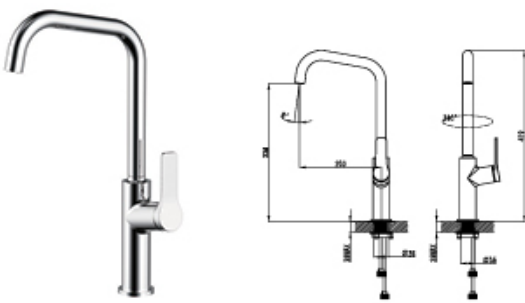

KITCHEN FAUCETS

Featuring Tap:
Cat. Model - BF 06R
Single Lever Kitchen Pullout Mixer with
RO / Drinking Water Connection

CAT. MODEL	MRP (₹)
BF 01	5,235

Finish: Chrome

CAT. MODEL	MRP (₹)
BF 02	13,340

Finish: Chrome