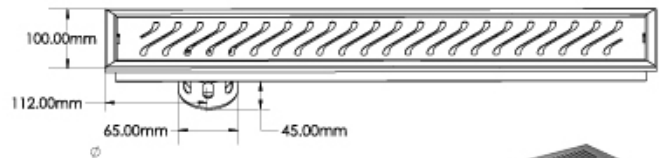

CARTIER
SHOWER CHANNEL

DIMENSIONS		MRP (₹)
Cat. Model	Overall Size (mm)	Matt
CSC 06	100 x 300 x 30	5,360
CSC 07	100 x 450 x 30	6,190
CSC 08	100 x 600 x 30	7,010
CSC 09	100 x 800 x 30	7,950
CSC 10	100 x 1000 x 30	9,140
CSC 11	125 x 300 x 30	5,780
CSC 12	125 x 450 x 30	6,710
CSC 13	125 x 600 x 30	7,550
CSC 14	125 x 800 x 30	8,480
CSC 15	125 x 1000 x 30	9,660
CSC 16	150 x 600 x 30	9,060
CSC 17	150 x 1000 x 30	11,640
CSC 21	125 x 1200 x 30	12,760
CSC 22	125 x 1500 x 30	15,910
CSC 23	125 x 2000 x 30	21,250
CSC 24	125 x 1500 x 30	19,060