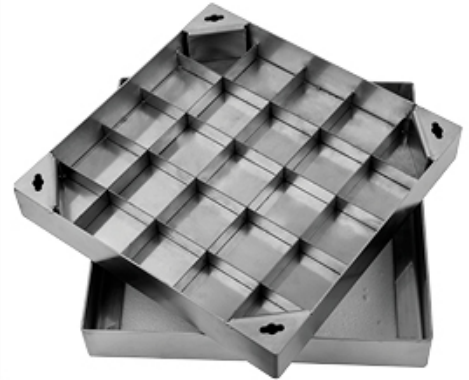

Made from high grade AISI-304 (18/8) Stainless Steel (18% Chrome, 8% Nickel)

CAT. MODEL	DIMENSIONS		MRP (₹)
	Inner Size (inch/mm)	Outer Size (inch/mm)	Matt
MHC 01 Base Frame : 1.5 mm Cover : 1.2 mm	10 x 10 255 x 255	12 x 12 305 x 305	7,700
MHC 01 A Base Frame : 1.5 mm Cover : 1.2 mm	14 x 14 360 x 360	16 x 16 410 x 410	9,900
MHC 02 Base Frame : 1.5 mm Cover : 1.2 mm	16 x 16 410 x 410	18 x 18 460 x 460	11,660
MHC 02 A Base Frame : 2.5 mm Cover : 1.5 mm	20 x 20 510 x 510	22 x 22 560 x 560	13,750
MHC 03 Base Frame : 2.5 mm Cover : 1.5 mm	22 x 22 560 x 560	24 x 24 610 x 610	14,850
MHC 04 Base Frame : 2.5 mm Cover : 1.5 mm	24 x 24 610 x 610	26 x 26 660 x 660	17,050
MHC 04 A Base Frame : 2.5 mm Cover : 1.5 mm	26 x 26 660 x 660	28 x 28 710 x 710	17,600
MHC 05 Base Frame : 2.5 mm Cover : 1.5 mm	28 x 28 710 x 710	30 x 30 760x 760	18,150