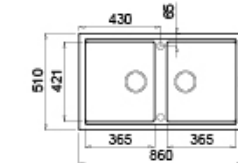

Inset

600
Base

Built-in hole
980 x 480 mm

Best 450

CAT. MODEL	BEST 450 Double Bowl Kitchen Sink
Overall Size (Inch/mm)	32 x 20 x 08 860 x 510 x 200
Material	Metaltex
Colors	Aluminium & Ghisa
MRP Aluminium	₹ 40,720/-
MRP Ghisa	₹ 39,520/-

Inset

900
Base

Built-in hole
840 x 480 mm

MIXER COLLECTION

BEST

Blade Mixer

Lever mixer with inclined swivel spout.

Mixer hole dimensions: \varnothing 35 mm