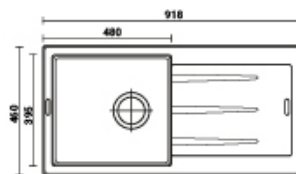

JIO 2118

JIO 2220

JIO 2418

JIO 3417

JIO 3618

JIO 4520

CAT. MODEL		JIO 1618 Single Bowl Kitchen Sink	
Overall Size (Inch/mm)		16 x 18 x 08 407 x 457 x 200	
Material		Natural Quartz	
MRP Space Grey	6,285/-	Light Brown	6,285/-
MRP Metallic Black	6,565/-	Sky White	6,285/-
		Mocha Brown	6,565/-