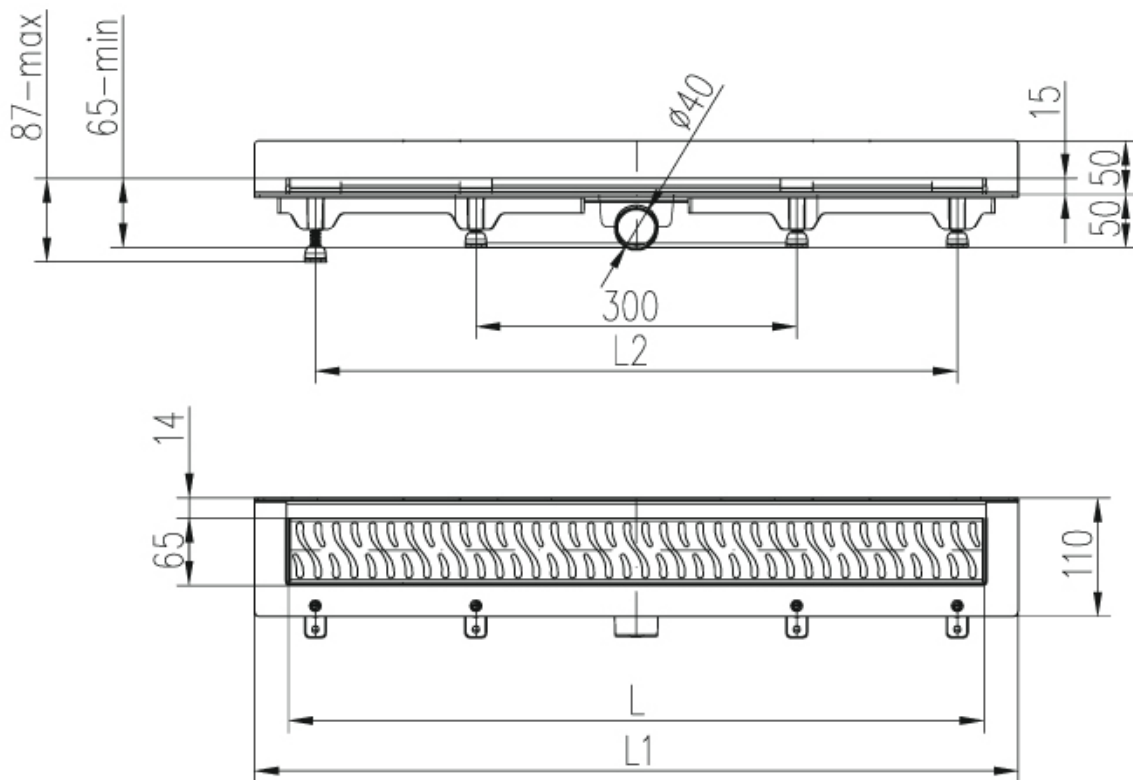

FLOW RATE
30-38
l/min

MIN. HEIGHT
65
mm