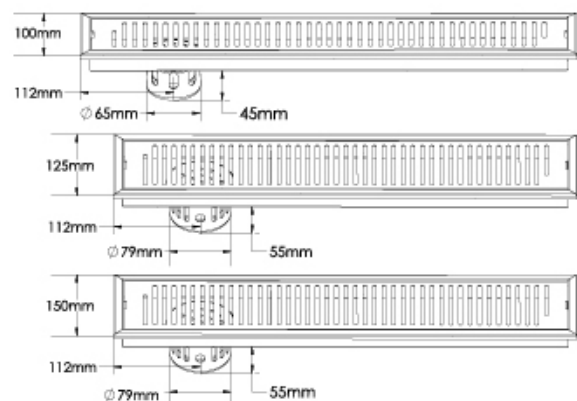

ULTRA
SHOWER CHANNEL

DIMENSIONS		MRP (₹)
Cat. Model	Overall Size (mm)	Matt
USC 01	125 x 300 x 30	5,780
USC 02	125 x 450 x 30	6,710
USC 03	125 x 600 x 30	7,550
USC 04	125 x 800 x 30	8,480
USC 05	125 x 1000 x 30	9,660