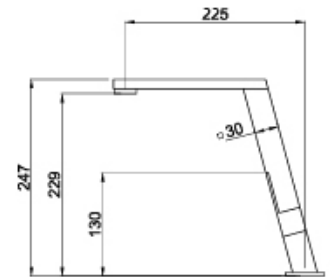

Bridge Mixer

Lever mixer with swivel spout.

Mixer hole dimensions: $\varnothing$ 35 mm

Cat. Model	Finish	MRP (₹)
Bridge A	Aluminium	31,135/-
Bridge B	Chrome	30,045/-