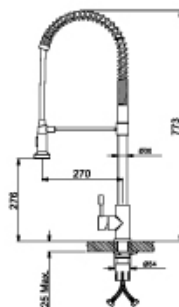

CAT. MODEL	MRP (₹)
SF 07P	31,085
Finish	Satin Finish