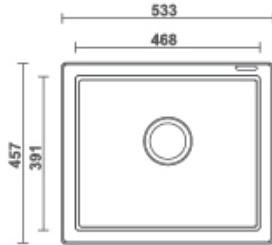

JIO 2220

CAT. MODEL		JIO 1618 Single Bowl Kitchen Sink	
Overall Size (Inch/mm)		16 x 18 x 08 407 x 457 x 200	
Material		Natural Quartz	
MRP Space Grey	6,285/-	Light Brown	6,285/-
MRP Metallic Black	6,565/-	Sky White	6,285/-
		Mocha Brown	6,565/-

CAT. MODEL		JIO 2118 Single Bowl Kitchen Sink	
Overall Size (Inch/mm)		21 x 18 x 08 533 x 457 x 200	
Material		Natural Quartz	
MRP Space Grey	7,165/-	Light Brown	7,165/-
MRP Metallic Black	7,495/-	Sky White	7,165/-
MRP Earthy Brown	7,165/-	Mocha Brown	7,495/-

CAT. MODEL		JIO 2220 Single Bowl Kitchen Sink	
Overall Size (Inch/mm)		22 x 20 x 08 565 x 508 x 200	
Material		Natural Quartz	
MRP Space Grey	9200/-		
MRP Earthy Brown	9200/-		

CAT. MODEL		JIO 2418 Single Bowl Kitchen Sink	
Overall Size (Inch/mm)		22 x 20 x 08 565 x 508 x 200	
Material		Natural Quartz	
MRP Space Grey	7,410/-	Light Brown	7,410/-
MRP Metallic Black	7,950/-	Sky White	7,410/-
		Mocha Brown	7,950/-

CAT. MODEL		JIO 3417 Single Bowl Kitchen Sink with Drain Board	
Overall Size (Inch/mm)		34 x 17 x 08 860 x 432 x 200	
Material		Natural Quartz	
MRP Space Grey	11,905/-		
MRP Earthy Brown	11,905/-		

CAT. MODEL		JIO 3618 Single Bowl Kitchen Sink with Drain Board	
Overall Size (Inch/mm)		36 x 18 x 09 918 x 460 x 228	
Material		Natural Quartz	
MRP Space Grey	12,460/-	Light Brown	12,460/-
MRP Metallic Black	13,010/-	Sky White	12,460/-
		Mocha Brown	13,010/-

CAT. MODEL		JIO 4520 Double Bowl Kitchen Sink	
Overall Size (Inch/mm)		45 x 20 x 09 1140 x 505 x 225	
Material		Natural Quartz	
MRP Space Grey	19,295/-	Light Brown	19,295/-
MRP Metallic Black	20,950/-	Sky White	19,295/-
MRP Earthy Brown	19,295/-	Mocha Brown	20,950/-