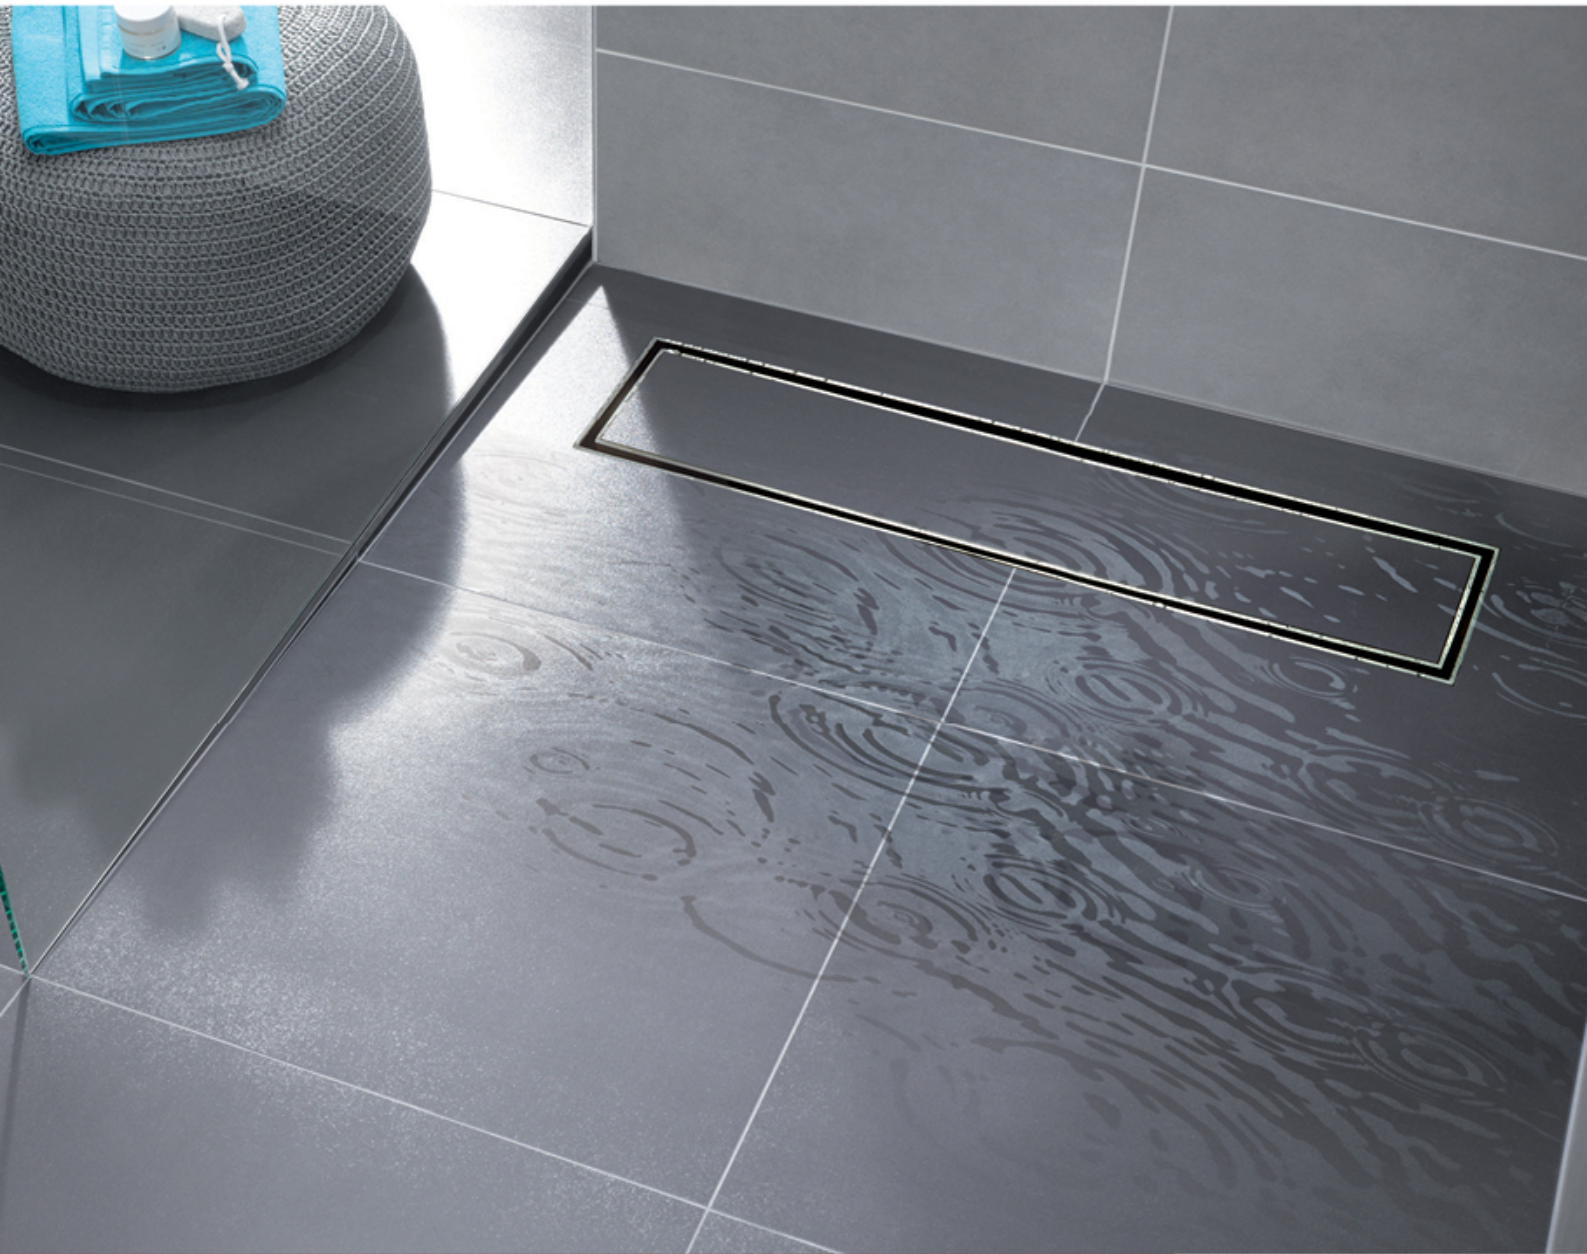

**Shower channel installation on page no 87

Magnum

Marble / Tile Insert Channel

Marble/Tile Insert channels are not only aesthetically appealing but are also easy to use & clean. Unlike many other conventional Marble/Tile Insert channels, the open outlet surface ensures that neither dirt nor bacteria is able to accumulate. Available in both square point drain and linear styles, they can be used for new builds, bathroom renovations, as well as drain replacements.