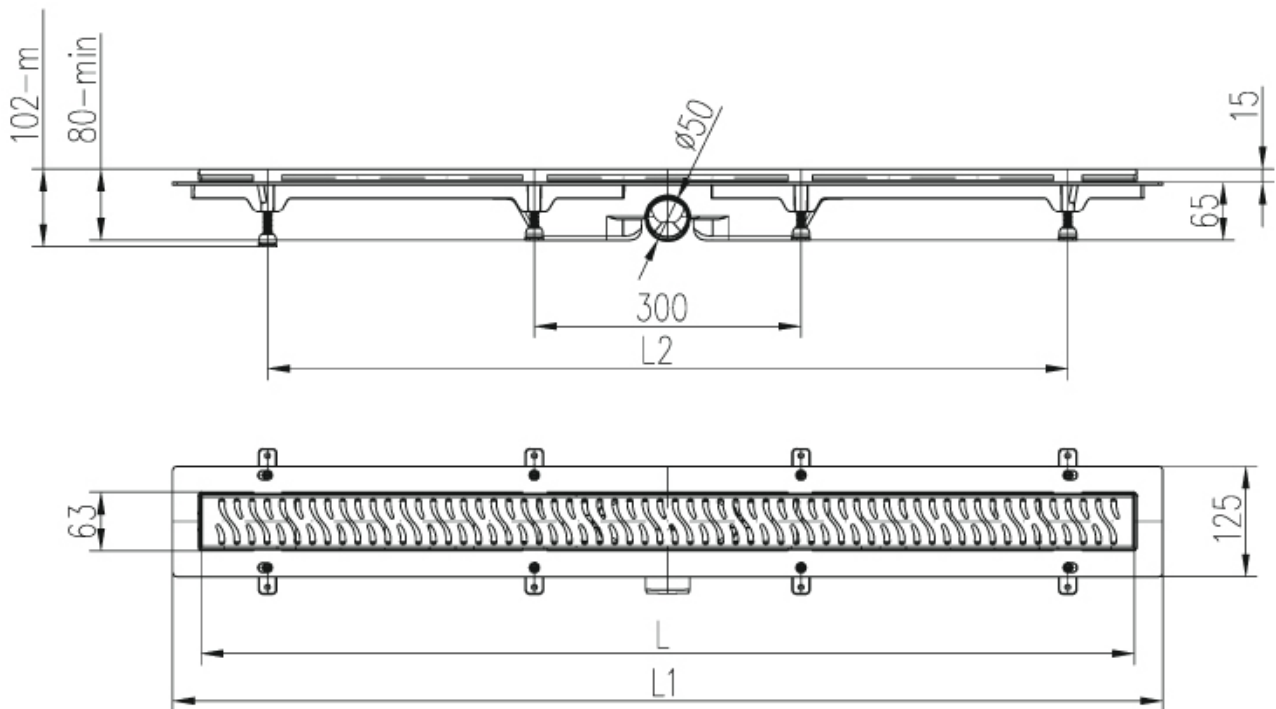

Note: Kindly refer for installation guide to our Youtube channel

Scan the QR to visit our youtube channel for Installation Video

Model No	W x L (mm)	Height Adjustable (mm)	MRP
Classic 650	63x650	80-102	11,980
Classic 750	63x750	80-102	12,730
Classic 950	63x950	80-102	14,870