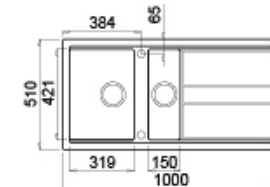

Built-in hole
980 x 480 mm