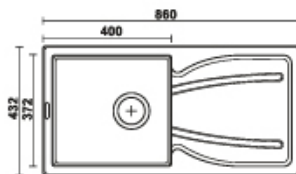

JIO 3618

CAT. MODEL		JIO 1618 Single Bowl Kitchen Sink	
Overall Size (Inch/mm)		16 x 18 x 08 407 x 457 x 200	
Material		Natural Quartz	
MRP Space Grey	6,285/-	Light Brown	6,285/-
MRP Metallic Black	6,565/-	Sky White	6,285/-
		Mocha Brown	6,565/-

CAT. MODEL		JIO 2118 Single Bowl Kitchen Sink	
Overall Size (Inch/mm)		21 x 18 x 08 533 x 457 x 200	
Material		Natural Quartz	
MRP Space Grey	7,165/-	Light Brown	7,165/-
MRP Metallic Black	7,495/-	Sky White	7,165/-
MRP Earthy Brown	7,165/-	Mocha Brown	7,495/-

CAT. MODEL		JIO 2220 Single Bowl Kitchen Sink	
Overall Size (Inch/mm)		22 x 20 x 08 565 x 508 x 200	
Material		Natural Quartz	
MRP Space Grey	9200/-		
MRP Earthy Brown	9200/-		

CAT. MODEL		JIO 2418 Single Bowl Kitchen Sink	
Overall Size (Inch/mm)		22 x 20 x 08 565 x 508 x 200	
Material		Natural Quartz	
MRP Space Grey	7,410/-	Light Brown	7,410/-
MRP Metallic Black	7,950/-	Sky White	7,410/-
		Mocha Brown	7,950/-

CAT. MODEL		JIO 3417 Single Bowl Kitchen Sink with Drain Board	
Overall Size (Inch/mm)		34 x 17 x 08 860 x 432 x 200	
Material		Natural Quartz	
MRP Space Grey	11,905/-		
MRP Earthy Brown	11,905/-		

CAT. MODEL		JIO 3618 Single Bowl Kitchen Sink with Drain Board	
Overall Size (Inch/mm)		36 x 18 x 09 918 x 460 x 228	
Material		Natural Quartz	
MRP Space Grey	12,460/-	Light Brown	12,460/-
MRP Metallic Black	13,010/-	Sky White	12,460/-
		Mocha Brown	13,010/-

CAT. MODEL		JIO 4520 Double Bowl Kitchen Sink	
Overall Size (Inch/mm)		45 x 20 x 09 1140 x 505 x 225	
Material		Natural Quartz	
MRP Space Grey	19,295/-	Light Brown	19,295/-
MRP Metallic Black	20,950/-	Sky White	19,295/-
MRP Earthy Brown	19,295/-	Mocha Brown	20,950/-