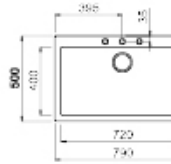

Quadra 110

CAT. MODEL	QUADRA 110 Single Bowl Kitchen Sink
Overall Size (Inch/mm)	24 x 20 x 8.5 610 x 500 x 220
Material	Metaltex
Colors	Aluminium & Ghisa
MRP Aluminium	₹ 23,245/-
MRP Ghisa	₹ 22,045/-

Inset

600
Base

800*
Base

When it starts
the composition

Built-in hole
590 x 480 mm

Quadra 130

CAT. MODEL	QUADRA 130 Single Bowl Kitchen Sink
Overall Size (Inch/mm)	31 x 20 x 8.5 790 x 500 x 220
Material	Metaltex
Colors	Aluminium & Ghisa
MRP Aluminium	₹ 30,210/-
MRP Ghisa	₹ 29,010/-

Inset

800
Base

Built-in hole
770 x 480 mm

Best 500

CAT. MODEL	BEST 500 Double Bowl with Single Drain Board
Overall Size (Inch/mm)	45.5 x 20 x 08 1160 x 510 x 200
Material	Metaltex
Colors	Aluminium & Ghisa
MRP Aluminium	₹ 47,695/-
MRP Ghisa	₹ 46,495/-

Inset

800
Base

Built-in hole
1140 x 480

Best 480

CAT. MODEL	BEST 480 Single Bowl Kitchen Sink with Drain Board
Overall Size (Inch/mm)	39.5 x 20 x 08 1000 x 510 x 200
Material	Metaltex
Colors	Aluminium & Ghisa
MRP Aluminium	₹ 37,185/-
MRP Ghisa	₹ 35,985/-

Inset

600
Base

Built-in hole
980 x 480 mm

Best 475

CAT. MODEL	BEST 475 Kitchen Sink with Vegetable Bowl / Drain Board
Overall Size (Inch/mm)	39.5 x 20 x 08 1000 x 510 x 200
Material	Metaltex
Colors	Aluminium & Ghisa
MRP Aluminium	₹ 45,370/-
MRP Ghisa	₹ 44,160/-

Inset

600
Base

Built-in hole
980 x 480 mm

Best 450

CAT. MODEL	BEST 450 Double Bowl Kitchen Sink
Overall Size (Inch/mm)	32 x 20 x 08 860 x 510 x 200
Material	Metaltex
Colors	Aluminium & Ghisa
MRP Aluminium	₹ 40,720/-
MRP Ghisa	₹ 39,520/-

Inset

900
Base

Built-in hole
840 x 480 mm