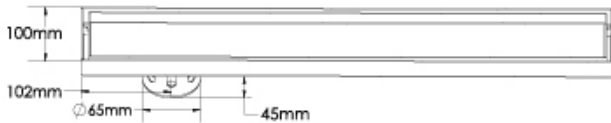

ARDEN SQUARE TILE INSERT CHANNEL

Thickness 2.5 mm

DIMENSIONS		MRP (₹)
Cat. Model	Overall Size (mm)	Matt
ASC 06	102 x 102 x 20	2,410
ASC 07	125 x 125 x 20	2,660
ASC 08	150 x 150 x 20	3,370
ASC 09	200 x 200 x 20	6,190