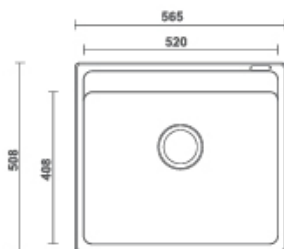

JIO 2418

CAT. MODEL		JIO 1618 Single Bowl Kitchen Sink	
Overall Size (Inch/mm)		16 x 18 x 08 407 x 457 x 200	
Material		Natural Quartz	
MRP Space Grey	6,285/-	Light Brown	6,285/-
MRP Metallic Black	6,565/-	Sky White	6,285/-
		Mocha Brown	6,565/-

CAT. MODEL		JIO 2118 Single Bowl Kitchen Sink	
Overall Size (Inch/mm)		21 x 18 x 08 533 x 457 x 200	
Material		Natural Quartz	
MRP Space Grey	7,165/-	Light Brown	7,165/-
MRP Metallic Black	7,495/-	Sky White	7,165/-
MRP Earthy Brown	7,165/-	Mocha Brown	7,495/-

CAT. MODEL		JIO 2220 Single Bowl Kitchen Sink	
Overall Size (Inch/mm)		22 x 20 x 08 565 x 508 x 200	
Material		Natural Quartz	
MRP Space Grey	9200/-		
MRP Earthy Brown	9200/-		

CAT. MODEL		JIO 2418 Single Bowl Kitchen Sink	
Overall Size (Inch/mm)		22 x 20 x 08 565 x 508 x 200	
Material		Natural Quartz	
MRP Space Grey	7,410/-	Light Brown	7,410/-
MRP Metallic Black	7,950/-	Sky White	7,410/-
		Mocha Brown	7,950/-

CAT. MODEL		JIO 3417 Single Bowl Kitchen Sink with Drain Board	
Overall Size (Inch/mm)		34 x 17 x 08 860 x 432 x 200	
Material		Natural Quartz	
MRP Space Grey	11,905/-		
MRP Earthy Brown	11,905/-		

CAT. MODEL		JIO 3618 Single Bowl Kitchen Sink with Drain Board	
Overall Size (Inch/mm)		36 x 18 x 09 918 x 460 x 228	
Material		Natural Quartz	
MRP Space Grey	12,460/-	Light Brown	12,460/-
MRP Metallic Black	13,010/-	Sky White	12,460/-
		Mocha Brown	13,010/-

CAT. MODEL		JIO 4520 Double Bowl Kitchen Sink	
Overall Size (Inch/mm)		45 x 20 x 09 1140 x 505 x 225	
Material		Natural Quartz	
MRP Space Grey	19,295/-	Light Brown	19,295/-
MRP Metallic Black	20,950/-	Sky White	19,295/-
MRP Earthy Brown	19,295/-	Mocha Brown	20,950/-