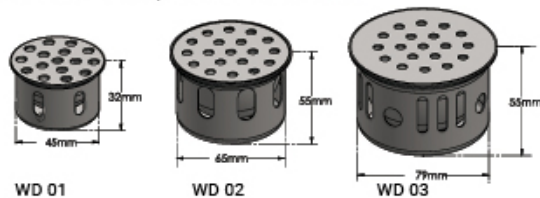

WATER DRAINER

Each shower channel is fitted with AISI-304 (18/8) grade stainless steel Water Drainer. It gives freedom from insects, cockroaches and bad odour.