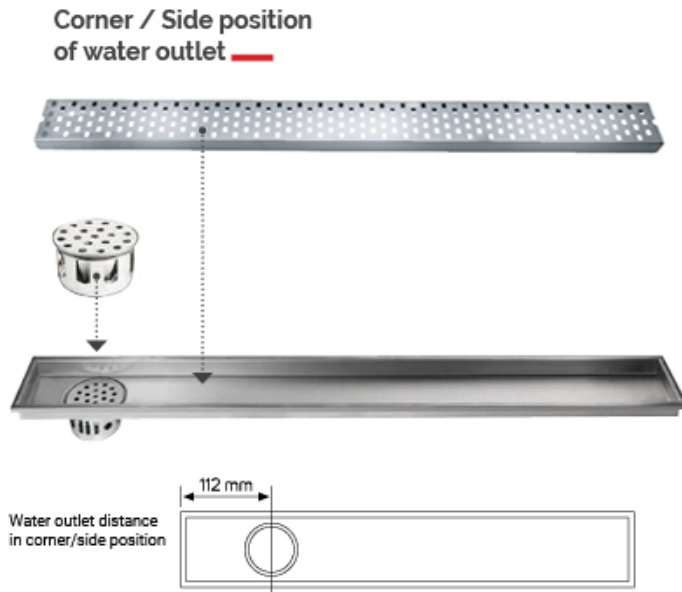

ASSEMBLING ORDER OF SHOWER CHANNEL

Corner / Side position of water outlet