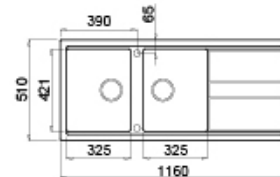

Built-in hole
1140 x 480