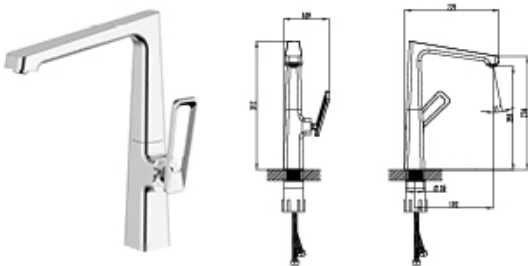

CAT. MODEL	MRP (₹)
BF 05	16,675

Finish: Chrome