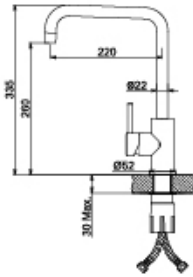

CAT. MODEL	MRP (₹)
SF 01	11,065
Finish	Satin Finish