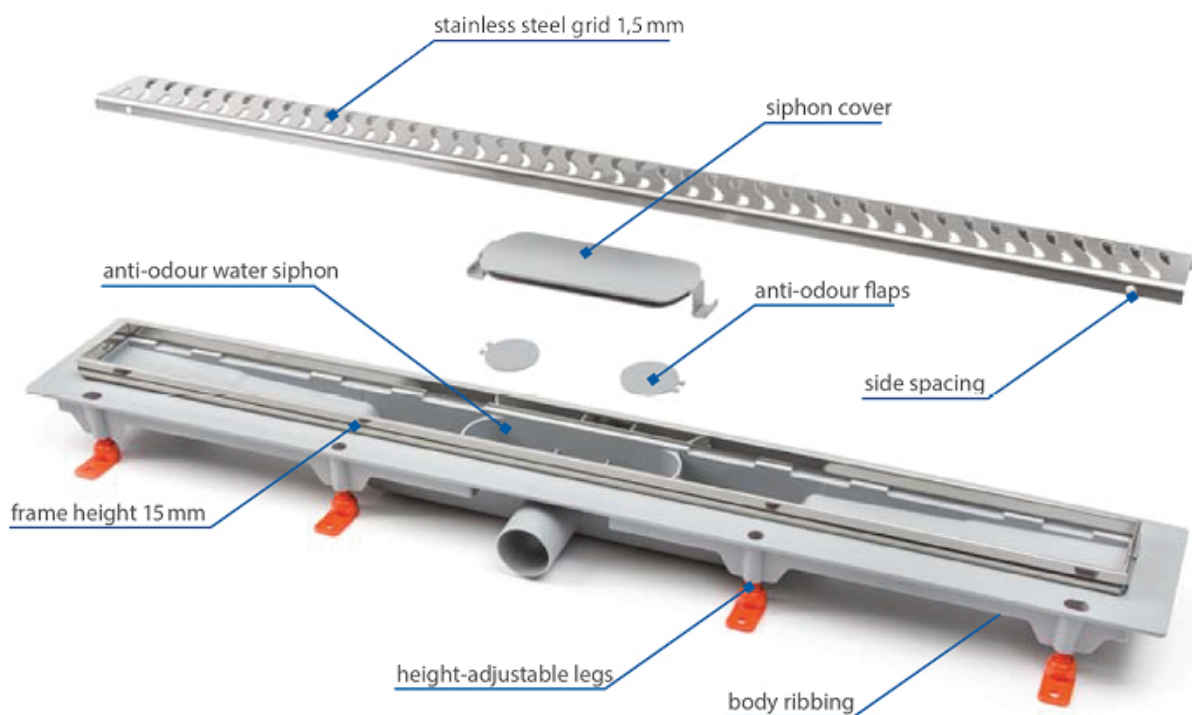

Jayna Shower Channel

A Linear Shower channel is a must for absolutely every bathroom. Due to its unique anti-odour design, low installation height, high flow rate and wide assortment of stainless steel grids, it meets requirements of demanding clients - and is an ideal solution for your bathroom.

The bottom part is made from polypropylene, the drain frame and the cover grid are made from stainless steel 304 Grade, allowing for a K3 load (up to 300 kg). The minimum installation height is 65mm, the drain is height-adjustable. To connect to sewage pipes $\varnothing$ 40/50mm. The package includes a self-adhesive waterproofing membrane, adjustable spacers, nylon plugs, a plastic key to remove the stainless steel grid and the assembly instructions.

BENEFITS

- Low installation height 65mm
- Drain frame height 15mm
- Drain height adjustment between 65 - 125mm
- Flow rate 30 - 70 L/min
- Combined siphon: water level and a dry flap
- Load capacity k3 (300 kg)
- Stainless steel 304 grid 1.5mm matt
- Dimension range 650, 750, 950 mm
- Installation options: to the open space/to the wall
- Easy dismantling when cleaning
- Option with a stainless steel frame
- Option with a grid for tiles / marble
- Outlet option side
- Self-adhesive waterproofing membrane included

Note: Kindly refer for installation guide to our Youtube channel

Scan the QR to visit our youtube channel for Installation Video