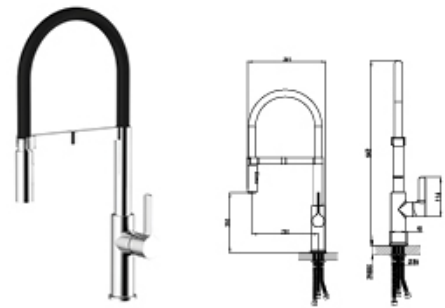

CAT. MODEL	MRP (₹)
BF 06R	13,915

Finish: Chrome

∴ Pullout Mixer with RO Filter Water