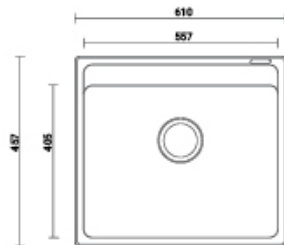

JIO 3417

CAT. MODEL		JIO 1618 Single Bowl Kitchen Sink	
Overall Size (Inch/mm)		16 x 18 x 08 407 x 457 x 200	
Material		Natural Quartz	
MRP Space Grey	6,285/-	Light Brown	6,285/-
MRP Metallic Black	6,565/-	Sky White	6,285/-
		Mocha Brown	6,565/-

CAT. MODEL		JIO 2118 Single Bowl Kitchen Sink	
Overall Size (Inch/mm)		21 x 18 x 08 533 x 457 x 200	
Material		Natural Quartz	
MRP Space Grey	7,165/-	Light Brown	7,165/-
MRP Metallic Black	7,495/-	Sky White	7,165/-
MRP Earthy Brown	7,165/-	Mocha Brown	7,495/-

CAT. MODEL		JIO 2220 Single Bowl Kitchen Sink	
Overall Size (Inch/mm)		22 x 20 x 08 565 x 508 x 200	
Material		Natural Quartz	
MRP Space Grey	9200/-		
MRP Earthy Brown	9200/-		

CAT. MODEL		JIO 2418 Single Bowl Kitchen Sink	
Overall Size (Inch/mm)		22 x 20 x 08 565 x 508 x 200	
Material		Natural Quartz	
MRP Space Grey	7,410/-	Light Brown	7,410/-
MRP Metallic Black	7,950/-	Sky White	7,410/-
		Mocha Brown	7,950/-

CAT. MODEL		JIO 3417 Single Bowl Kitchen Sink with Drain Board	
Overall Size (Inch/mm)		34 x 17 x 08 860 x 432 x 200	
Material		Natural Quartz	
MRP Space Grey	11,905/-		
MRP Earthy Brown	11,905/-		

CAT. MODEL		JIO 3618 Single Bowl Kitchen Sink with Drain Board	
Overall Size (Inch/mm)		36 x 18 x 09 918 x 460 x 228	
Material		Natural Quartz	
MRP Space Grey	12,460/-	Light Brown	12,460/-
MRP Metallic Black	13,010/-	Sky White	12,460/-
		Mocha Brown	13,010/-

CAT. MODEL		JIO 4520 Double Bowl Kitchen Sink	
Overall Size (Inch/mm)		45 x 20 x 09 1140 x 505 x 225	
Material		Natural Quartz	
MRP Space Grey	19,295/-	Light Brown	19,295/-
MRP Metallic Black	20,950/-	Sky White	19,295/-
MRP Earthy Brown	19,295/-	Mocha Brown	20,950/-