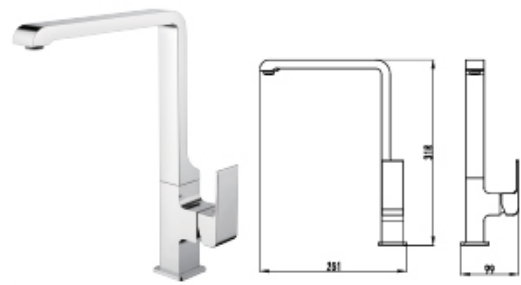

CAT. MODEL	MRP (₹)
BF 04	17,710

Finish: Chrome