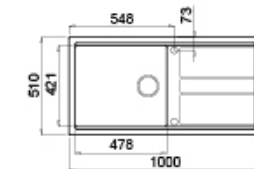

Built-in hole
980 x 480 mm