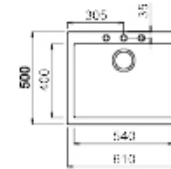

CAT. MODEL	QUADRA 110 Single Bowl Kitchen Sink
Overall Size (Inch/mm)	24 x 20 x 8.5 610 x 500 x 220
Material	Metaltex
Colors	Aluminium & Ghisa
MRP Aluminium	₹ 23,245/-
MRP Ghisa	₹ 22,045/-

Inset

600
Base

800*
Base

When it starts
the composition