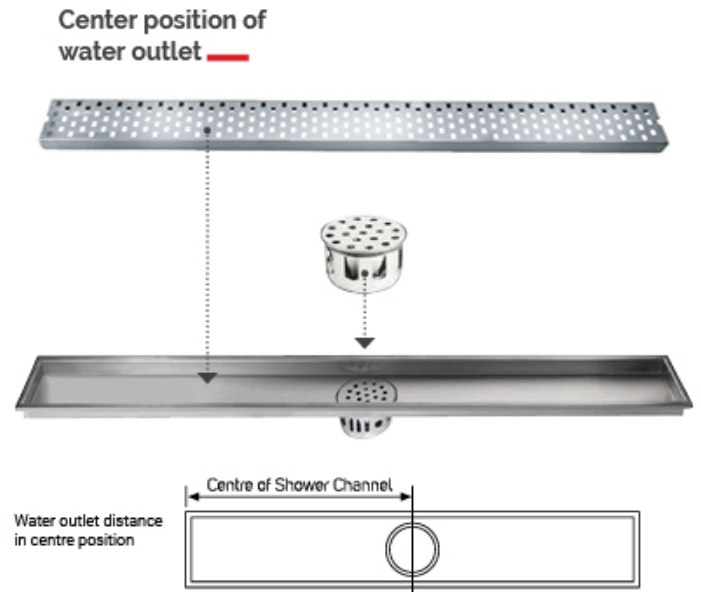

ASSEMBLING ORDER OF SHOWER CHANNEL

Corner / Side position of water outlet