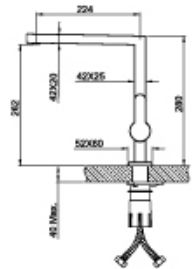

CAT. MODEL	MRP (₹)
SF 04	20,690
Finish	Satin Finish