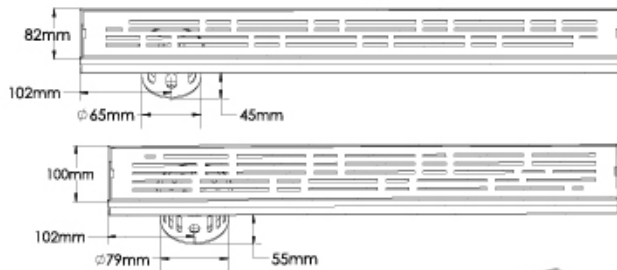

AISI 304
18/8 STEEL

RUST
PROOF

LIFETIME
WARRANTY

100%
Non-Magnetic

PARKER
SHOWER CHANNEL

DIMENSIONS		MRP (₹)
Cat. Model	Overall Size (mm)	Matt
PSC 06	82 x 300 x 25	5,860
PSC 07	82 x 450 x 25	6,740
PSC 08	82 x 600 x 25	7,630
PSC 09	82 x 750 x 25	8,640
PSC 10	82 x 1000 x 25	9,930
PSC 11	100 x 300 x 25	6,740
PSC 12	100 x 450 x 25	7,770
PSC 13	100 x 600 x 25	8,790
PSC 14	100 x 750 x 25	9,970
PSC 15	100 x 1000 x 25	11,370