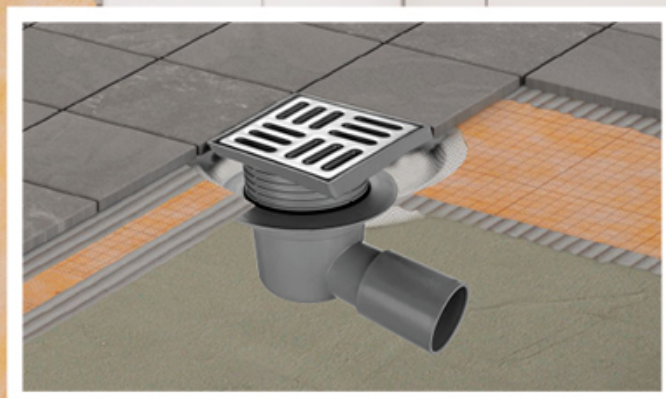

Model No	W x L (mm)	Height Adjustable (mm)	MRP
Harmony Wall DX 650	65x650	65-87	18,730

Model No	W x L (mm)	Height Adjustable (mm)	MRP
Medium Wall DX 650	65x650	65-87	18,730

SMART SERIES

Jayma

NEW
SERIES

Cat. Model	DIMENSIONS	MRP (₹)
	Size (mm)	Matt
SFD 01	102 x 102	1,150
SFD 02	127 x 127	1,240