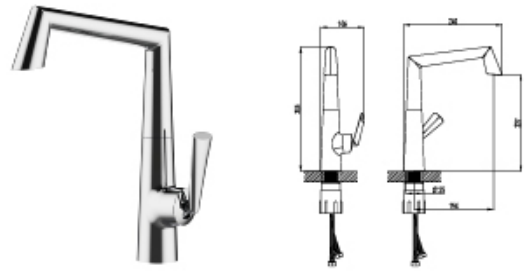

KITCHEN FAUCETS

Featuring Tap:
Cat. Model - BF 06R
Single Lever Kitchen Pullout Mixer with
RO / Drinking Water Connection

CAT. MODEL	MRP (₹)
BF 01	5,235

Finish: Chrome

CAT. MODEL	MRP (₹)
BF 02	13,340

Finish: Chrome