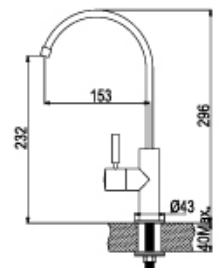

CAT. MODEL	MRP (₹)
SF 08F	7,510
Finish	Satin Finish

∴ Pullout Mixer