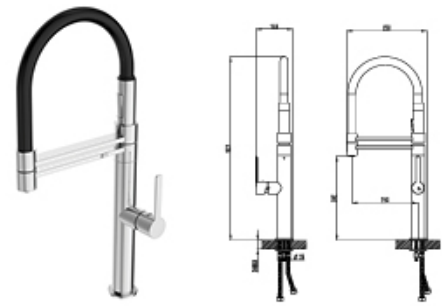

CAT. MODEL	MRP (₹)
BF 08P	21,735

Finish: Chrome

∴ Pullout Mixer