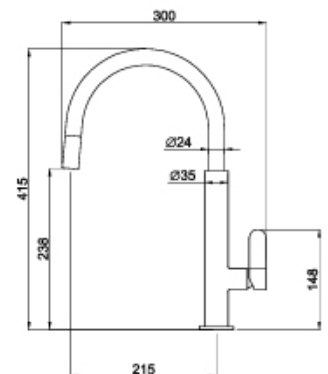

Inset

900
Base

Built-in hole
840 x 480 mm

MIXER COLLECTION

BEST

Blade Mixer

Lever mixer with inclined swivel spout.

Mixer hole dimensions: \varnothing 35 mm

Cat. Model	Finish	MRP (₹)
Blade A	Aluminium	60,960/-
Blade B	Chrome	57,905/-

Bridge Mixer

Lever mixer with swivel spout.

Mixer hole dimensions: \varnothing 35 mm

Cat. Model	Finish	MRP (₹)
Bridge A	Aluminium	31,135/-
Bridge B	Chrome	30,045/-

Dove Plus

Lever mixer with high swivel spout and pull-out shower.

Mixer hole dimensions: \varnothing 35 mm

Cat. Model	Finish	MRP (₹)
Dove Plus A	Aluminium	59,540/-
Dove Plus B	Chrome	57,355/-

Colander 01

Cat Model: AVI03001
Size: 322 x 194 x 95 mm
MRP: ₹ 11,525/-