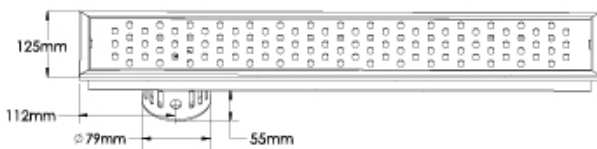

DIMENSIONS		MRP (₹)
Cat. Model	Overall Size (mm)	Matt
PSC 06	82 x 300 x 25	5,860
PSC 07	82 x 450 x 25	6,740
PSC 08	82 x 600 x 25	7,630
PSC 09	82 x 750 x 25	8,640
PSC 10	82 x 1000 x 25	9,930
PSC 11	100 x 300 x 25	6,740
PSC 12	100 x 450 x 25	7,770
PSC 13	100 x 600 x 25	8,790
PSC 14	100 x 750 x 25	9,970
PSC 15	100 x 1000 x 25	11,370

DIMENSIONS		MRP (₹)
Cat. Model	Overall Size (mm)	Matt
JSC 01	100 x 300 x 30	5,360
JSC 02	100 x 450 x 30	6,190
JSC 03	100 x 600 x 30	7,010
JSC 04	100 x 800 x 30	7,950
JSC 05	100 x 1000 x 30	9,140

DIMENSIONS		MRP (₹)
Cat. Model	Overall Size (mm)	Matt
CSC 06	100 x 300 x 30	5,360
CSC 07	100 x 450 x 30	6,190
CSC 08	100 x 600 x 30	7,010
CSC 09	100 x 800 x 30	7,950
CSC 10	100 x 1000 x 30	9,140
CSC 11	125 x 300 x 30	5,780
CSC 12	125 x 450 x 30	6,710
CSC 13	125 x 600 x 30	7,550
CSC 14	125 x 800 x 30	8,480
CSC 15	125 x 1000 x 30	9,660
CSC 16	150 x 600 x 30	9,060
CSC 17	150 x 1000 x 30	11,640
CSC 21	125 x 1200 x 30	12,760
CSC 22	125 x 1500 x 30	15,910
CSC 23	125 x 2000 x 30	21,250
CSC 24	125 x 1500 x 30	19,060

DIMENSIONS		MRP (₹)
Cat. Model	Overall Size (mm)	Matt
USC 01	125 x 300 x 30	5,780
USC 02	125 x 450 x 30	6,710
USC 03	125 x 600 x 30	7,550
USC 04	125 x 800 x 30	8,480
USC 05	125 x 1000 x 30	9,660

WATER DRAINER

Each shower channel is fitted with AISI-304 (18/8) grade stainless steel Water Drainer. It gives freedom from insects, cockroaches and bad odour.

*Shower Channel Customisation possible of any size on request up to 2200 mm single piece.

**Shower channel installation on page no 87