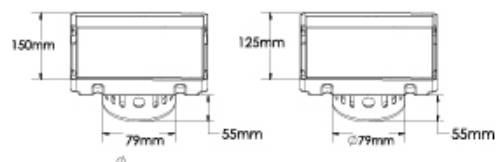

DAZZLE SQUARE TILE INSERT CHANNEL

Thickness 1.0 mm

DIMENSIONS		MRP (₹)
Cat. Model	Overall Size (mm)	Matt
DSC 01	125 x 125 x 20	1,770
DSC 02	150 x 150 x 20	2,120