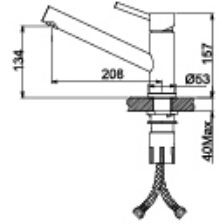

CAT. MODEL	MRP (₹)
SF 02	12,205
Finish	Satin Finish