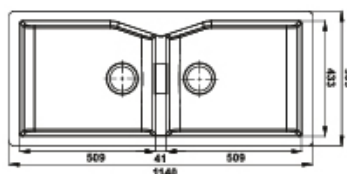

JIO 2118

JIO 2220

JIO 2418

JIO 3417

JIO 3618

JIO 4520

CAT. MODEL		JIO 1618 Single Bowl Kitchen Sink	
Overall Size (Inch/mm)		16 x 18 x 08 407 x 457 x 200	
Material		Natural Quartz	
MRP Space Grey	6,285/-	Light Brown	6,285/-
MRP Metallic Black	6,565/-	Sky White	6,285/-
		Mocha Brown	6,565/-