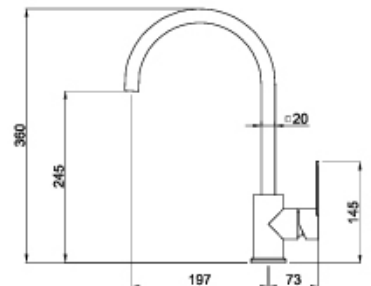

Inset

900
Base

Built-in hole
840 x 480 mm

MIXER COLLECTION

BEST

Blade Mixer

Lever mixer with inclined swivel spout.

Mixer hole dimensions: \varnothing 35 mm

Cat. Model	Finish	MRP (₹)
Blade A	Aluminium	60,960/-
Blade B	Chrome	57,905/-

Bridge Mixer

Lever mixer with swivel spout.

Mixer hole dimensions: \varnothing 35 mm

Cat. Model	Finish	MRP (₹)
Bridge A	Aluminium	31,135/-
Bridge B	Chrome	30,045/-

Dove Plus

Lever mixer with high swivel spout and pull-out shower.

Mixer hole dimensions: \varnothing 35 mm

Cat. Model	Finish	MRP (₹)
Dove Plus A	Aluminium	59,540/-
Dove Plus B	Chrome	57,355/-

Colander 01

Cat Model: AVI03001
Size: 322 x 194 x 95 mm
MRP: ₹ 11,525/-