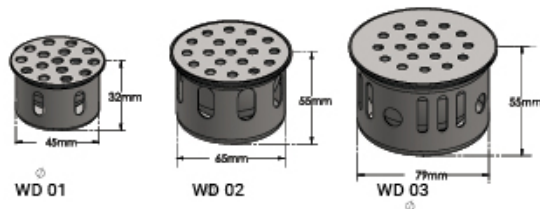

WATER DRAINER

Each shower channel is fitted with AISI-304 (18/8) grade stainless steel Water Drainer. It gives freedom from insects, cockroaches and bad odour.