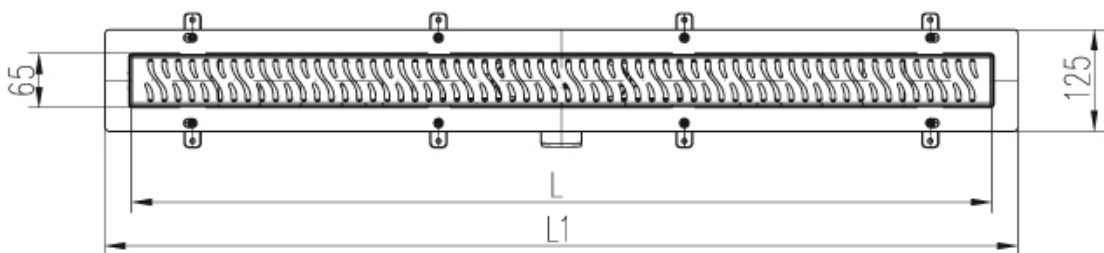

FLOW RATE
46-52
l/min

MIN. HEIGHT
80
mm