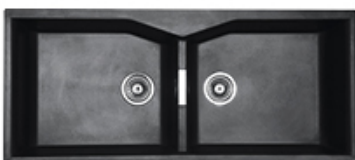

JIO 2118

JIO 2220

JIO 2418

JIO 3417

JIO 3618

JIO 4520

CAT. MODEL		JIO 1618 Single Bowl Kitchen Sink	
Overall Size (Inch/mm)		16 x 18 x 08 407 x 457 x 200	
Material		Natural Quartz	
MRP Space Grey	6,285/-	Light Brown	6,285/-
MRP Metallic Black	6,565/-	Sky White	6,285/-
		Mocha Brown	6,565/-