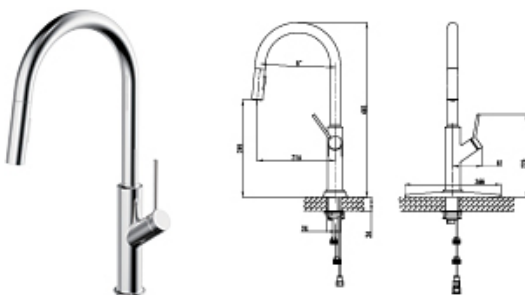

CAT. MODEL	MRP (₹)
BF 07P	14,375

Finish: Chrome

∴ Pullout Mixer