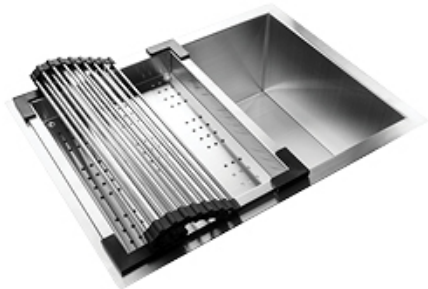

Cat Model No: COMBO - 01

Single Bowl Kitchen Sink

Cat Model:	JNS 2418
Overall Size:	24 x 18 Inch / 610 x 460 mm
Bowl Size:	21 x 16 x 09 Inch / 550 x 400 x 225 mm
Finish:	Satin
Thickness:	1.0 mm

Included	Cat Model	Quantity
Kitchen Sink:	JNS 2418	1
Wire Grid:	WGN 03	1
Drainer Cap:	DC 01	1
Colander (2"):	JC 02	1
Wooden Chopping Board:	WCB 06	1
Roll Mate:	RMR 02	1

MRP (₹) 23,635