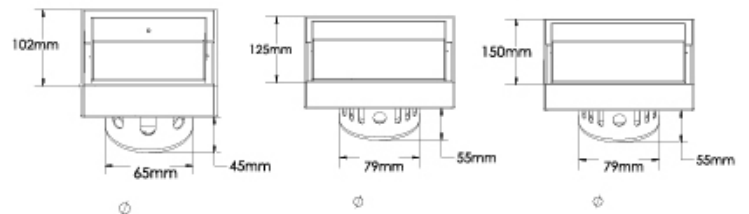

Thickness 2.5 mm

DIMENSIONS		MRP (₹)
Cat. Model	Overall Size (mm)	Matt
MSC 06	102 x 102 x 30	2,730
MSC 07	125 x 125 x 30	2,990
MSC 08	150 x 150 x 30	3,630

WATER DRAINER

Each shower channel is fitted with AISI-304 (18/8) grade stainless steel Water Drainer. It gives freedom from insects, cockroaches and bad odour.