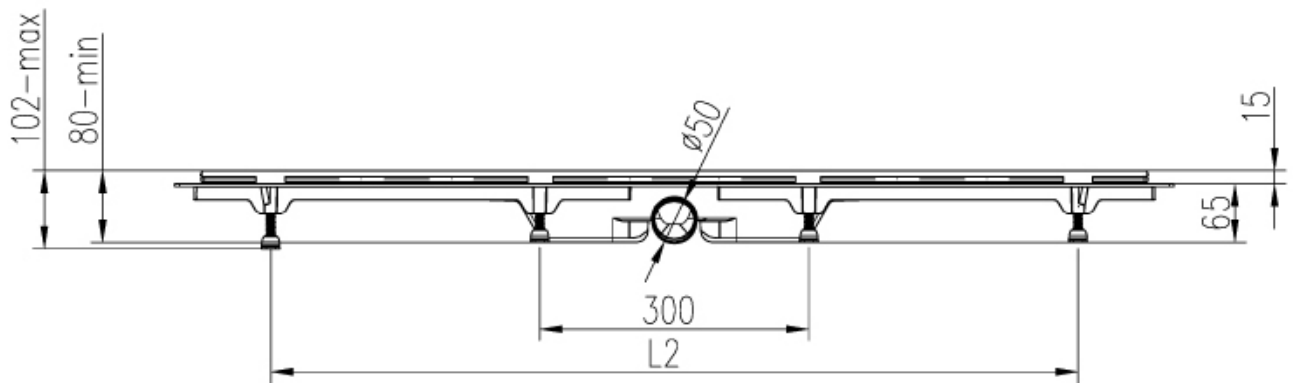

FLOW RATE
46-52
l/min

MIN. HEIGHT
80
mm