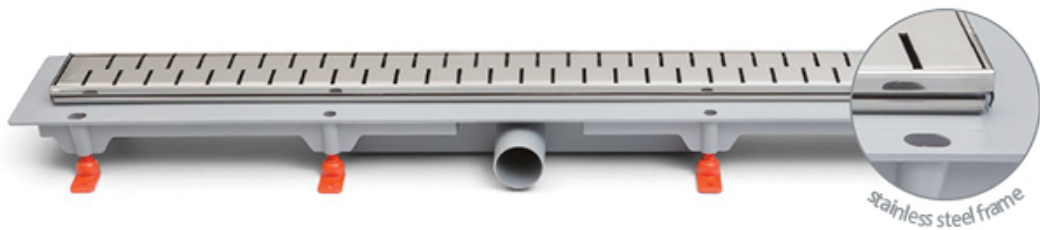

FLOW RATE
46-52
l/min

MIN. HEIGHT
80
mm