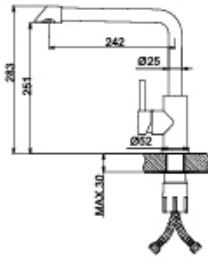

CAT. MODEL	MRP (₹)
SF 03	13,810
Finish	Satin Finish