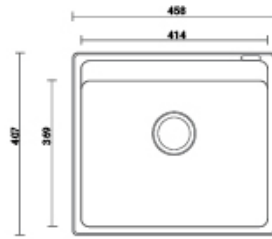

JIO 2118

CAT. MODEL		JIO 1618 Single Bowl Kitchen Sink	
Overall Size (Inch/mm)		16 x 18 x 08 407 x 457 x 200	
Material		Natural Quartz	
MRP Space Grey	6,285/-	Light Brown	6,285/-
MRP Metallic Black	6,565/-	Sky White	6,285/-
		Mocha Brown	6,565/-

CAT. MODEL		JIO 2118 Single Bowl Kitchen Sink	
Overall Size (Inch/mm)		21 x 18 x 08 533 x 457 x 200	
Material		Natural Quartz	
MRP Space Grey	7,165/-	Light Brown	7,165/-
MRP Metallic Black	7,495/-	Sky White	7,165/-
MRP Earthy Brown	7,165/-	Mocha Brown	7,495/-

CAT. MODEL		JIO 2220 Single Bowl Kitchen Sink	
Overall Size (Inch/mm)		22 x 20 x 08 565 x 508 x 200	
Material		Natural Quartz	
MRP Space Grey	9200/-		
MRP Earthy Brown	9200/-		

CAT. MODEL		JIO 2418 Single Bowl Kitchen Sink	
Overall Size (Inch/mm)		22 x 20 x 08 565 x 508 x 200	
Material		Natural Quartz	
MRP Space Grey	7,410/-	Light Brown	7,410/-
MRP Metallic Black	7,950/-	Sky White	7,410/-
		Mocha Brown	7,950/-

CAT. MODEL		JIO 3417 Single Bowl Kitchen Sink with Drain Board	
Overall Size (Inch/mm)		34 x 17 x 08 860 x 432 x 200	
Material		Natural Quartz	
MRP Space Grey	11,905/-		
MRP Earthy Brown	11,905/-		

CAT. MODEL		JIO 3618 Single Bowl Kitchen Sink with Drain Board	
Overall Size (Inch/mm)		36 x 18 x 09 918 x 460 x 228	
Material		Natural Quartz	
MRP Space Grey	12,460/-	Light Brown	12,460/-
MRP Metallic Black	13,010/-	Sky White	12,460/-
		Mocha Brown	13,010/-

CAT. MODEL		JIO 4520 Double Bowl Kitchen Sink	
Overall Size (Inch/mm)		45 x 20 x 09 1140 x 505 x 225	
Material		Natural Quartz	
MRP Space Grey	19,295/-	Light Brown	19,295/-
MRP Metallic Black	20,950/-	Sky White	19,295/-
MRP Earthy Brown	19,295/-	Mocha Brown	20,950/-