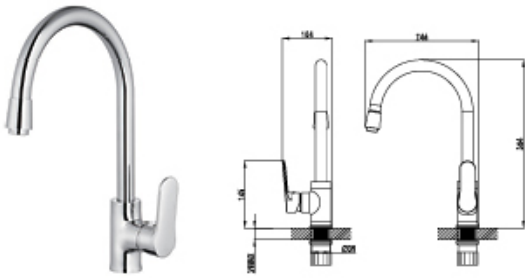

CAT. MODEL	MRP (₹)
BF 01	5,235

Finish: Chrome