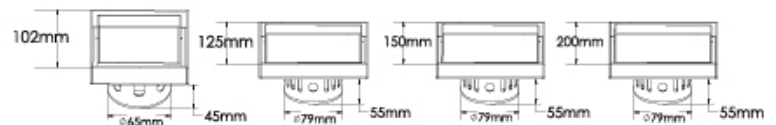

ARDEN SQUARE TILE INSERT CHANNEL

Thickness 2.5 mm

DIMENSIONS		MRP (₹)
Cat. Model	Overall Size (mm)	Matt
ASC 06	102 x 102 x 20	2,410
ASC 07	125 x 125 x 20	2,660
ASC 08	150 x 150 x 20	3,370
ASC 09	200 x 200 x 20	6,190